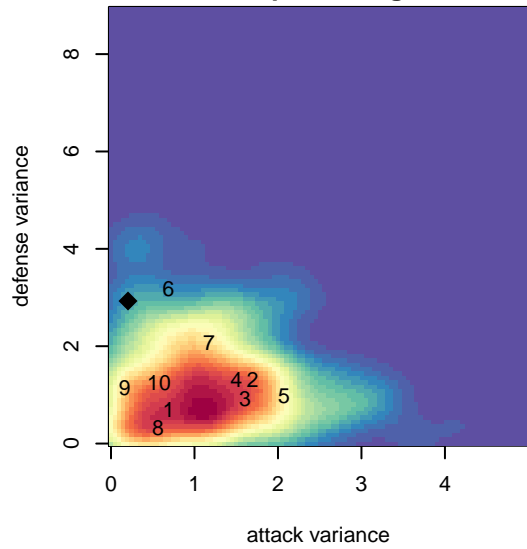

# Crossfire OR SSC Freedom G00

Crossfire Oregon  
Tigard, OR  
G00 total strength=1012  
attack=1.9 defense=2.29

alt names used:  
CO Freedom

Venues played:  
2015 PCU Summer Classic U15-U16 Gold  
2015 Beaverton Cup GU15 Gold

**attack and defense variance (black dot)  
relative to other teams  
and top 10 in region**

**attack and defense rating  
relative to others at age  
and all opponents in last 13 months**

**attack and defense rating  
relative to others at age  
and all opponents in last 13 months**

**Performance relative to 13 month average**

**Performance relative to 13 month average**

Distribution of opponents  
 Red = Lose zone, Blue = Win zone, Green = Even  
 Black line separates win/lose zones